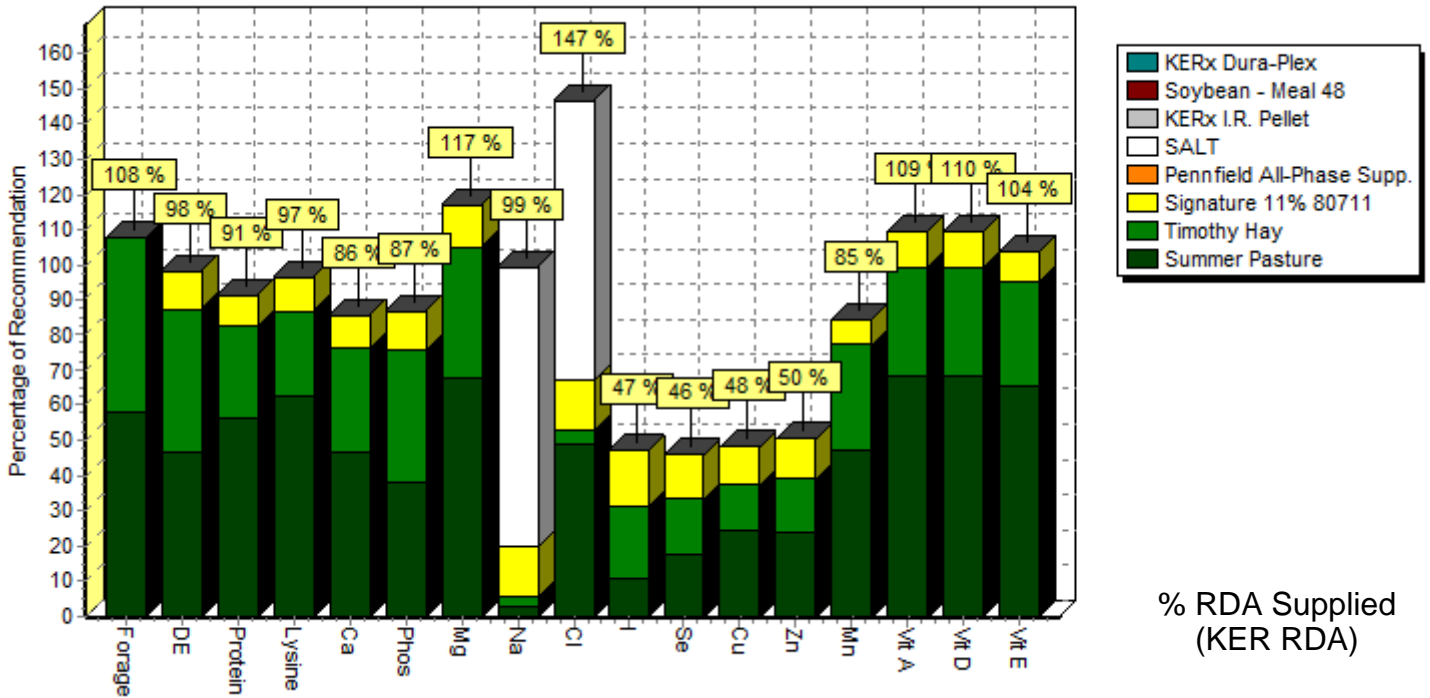

Warmblood Yearling

Current Diet

Name: S 80711 11T
Breed: Warmblood
Class: Growing;12 to 19 Months

Date Printed: Tuesday, July 06, 2010
Prepared By: Dr. Kathleen Crandell

Horse Properties

Weight: 1000 lbs
Breed: Warmblood
Age: 365 days

Warmblood Yearling Current Diet

Name: S 80711 11T

Date Printed: Tuesday, July 06, 2010

Breed: Warmblood

Prepared By: Dr. Kathleen Crandell

Class: Growing; 12 to 19 Months

Intake Bar Graph

Acceptable Ranges

Warmblood Yearling

Current Diet

Name: S 80711 11T

Breed: Warmblood

Class: Growing;12 to 19 Months

Date Printed: Tuesday, July 06, 2010

Prepared By: Dr. Kathleen Crandell

Source of Energy