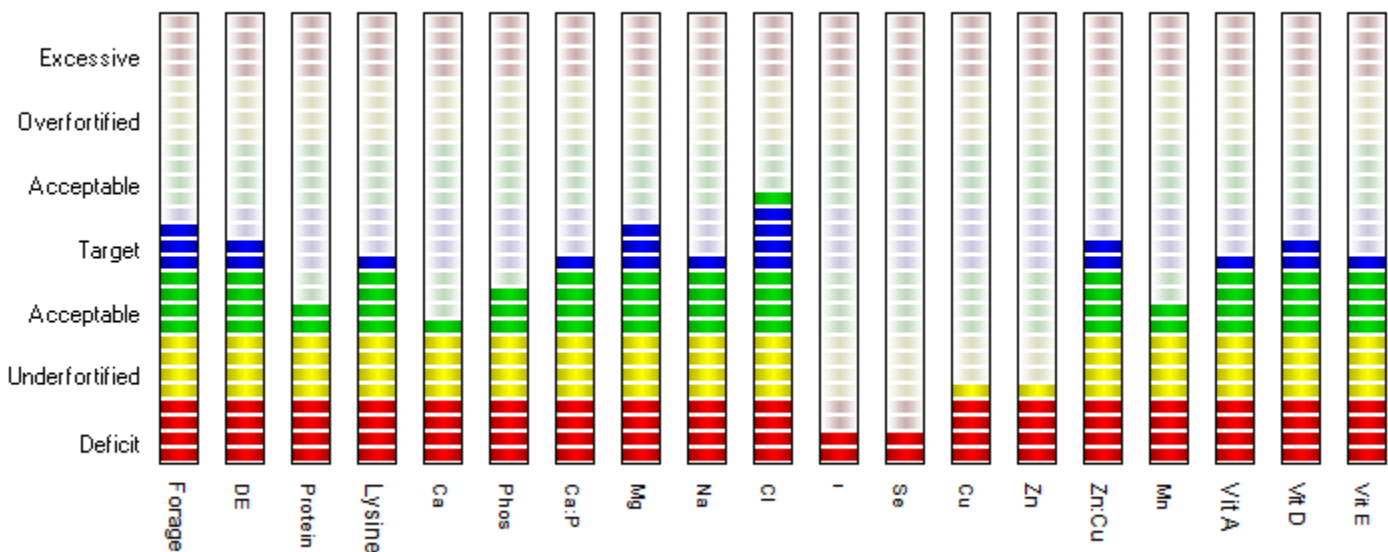

Warmblood Yearling

Current Diet

Name: S 80711 11T
Breed: Warmblood
Class: Growing;12 to 19 Months

Date Printed: Tuesday, July 06, 2010
Prepared By: Dr. Kathleen Crandell

Horse Properties

Weight: 1000 lbs
Breed: Warmblood
Age: 365 days

Warmblood Yearling Current Diet

Name: S 80711 11T

Date Printed: Tuesday, July 06, 2010

Breed: Warmblood

Prepared By: Dr. Kathleen Crandell

Class: Growing; 12 to 19 Months

Intake Bar Graph

Acceptable Ranges

Warmblood Yearling

Current Diet

Name: S 80711 11T

Breed: Warmblood

Class: Growing;12 to 19 Months

Date Printed: Tuesday, July 06, 2010

Prepared By: Dr. Kathleen Crandell

Source of Energy