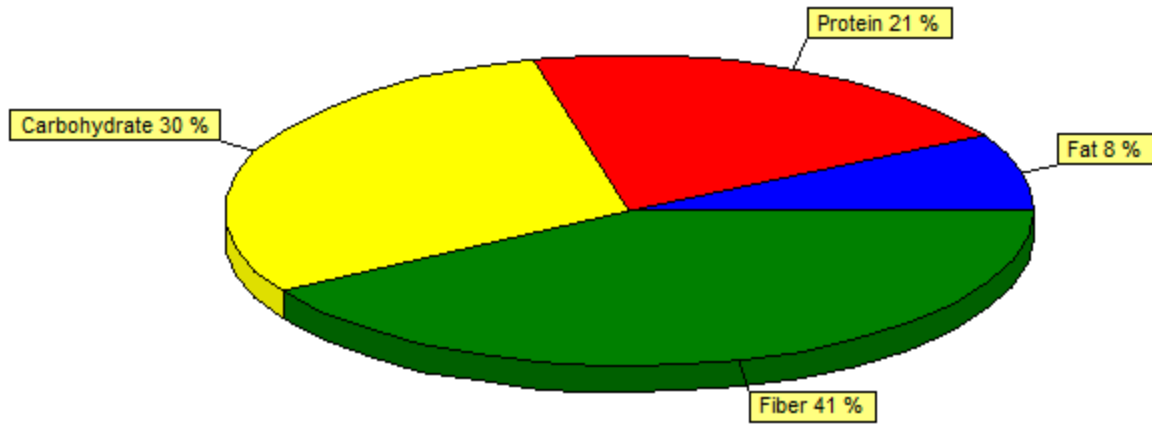

Warmblood Yearling

Current Diet

Name: S 80711 11T
Breed: Warmblood
Class: Growing;12 to 19 Months

Date Printed: Tuesday, July 06, 2010
Prepared By: Dr. Kathleen Crandell

Horse Properties

Weight: 1000 lbs
Breed: Warmblood
Age: 365 days

Warmblood Yearling Current Diet

Name: S 80711 11T

Date Printed: Tuesday, July 06, 2010

Breed: Warmblood

Prepared By: Dr. Kathleen Crandell

Class: Growing; 12 to 19 Months

Intake Bar Graph

Acceptable Ranges

Warmblood Yearling

Current Diet

Name: S 80711 11T

Breed: Warmblood

Class: Growing;12 to 19 Months

Date Printed: Tuesday, July 06, 2010

Prepared By: Dr. Kathleen Crandell

Source of Energy

Ratios Graph